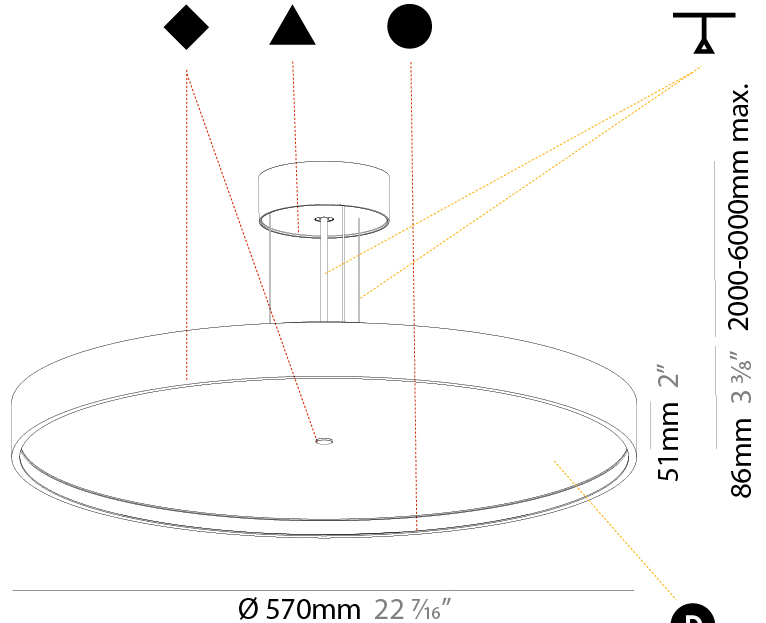

GENERAL

Series: Sign Diva
Subseries: Sign Diva Korona
Brand: Prolicht
Division: Architectural
Mounting Type: Suspension
Mounting Location: Ceiling
Subcategory: Pendant

PHYSICAL

Shape: Round
Diameter (mm): 570
Diameter (in): 22 7/16
Height (mm): 86
Height (in): 3 3/8
Light Distribution: Direct / Indirect
Weight (kg): 8.812
Weight (lbs): 19.43
Diffuser: PMMA - Opal / Micro-Prism / Sparkling Secret / Vintage Industrial
Fixture Finish: SSR / BKV / CWI / CRY / HAB / UFT / ITA / RUA / FTG / MYG / LOD / PUS / FRO / FUP / KIA / POP / BLS / SPG / MEY / GOH / GUM / CHC / COM / ABZ / JAG / OBR / MOS / ROR
Fixture Material: Extruded Aluminum / Steel
Cable Details: 2,000mm/78 3/4" or 6,000mm/236 1/4" Transparent Cable

ELECTRICAL

Lamp Type: LED (Zhaga Standard)
Input Wattage (W): 67
Total Output Wattage (W): 60.9
Dimming: Tri-Mode (Non-Dimming and Phase Dimming (120Vac only) and 0-10V Dimming)
Driver Included: Yes
Driver Location: Integrated
Driver Type: Constant Current - Universal
Driver Class: Class 2
Input Voltage (V): 120 - 277
Constant Current (MA): 350

LED

Color Temperature (°K): 2700 / 3000 / 3500 / 4000
Max. Delivered Lumen (lm): 6632 / 6728 / 6812 / 6951
Nominal Lumen (lm): 9097 / 9229 / 9344 / 9535
CRI: >90 CRI
Lamp Life (hrs): 50000

OPTICAL

RATINGS AND CERTIFICATIONS

Certified By: Certified for North American Standards
IP rating: IP20