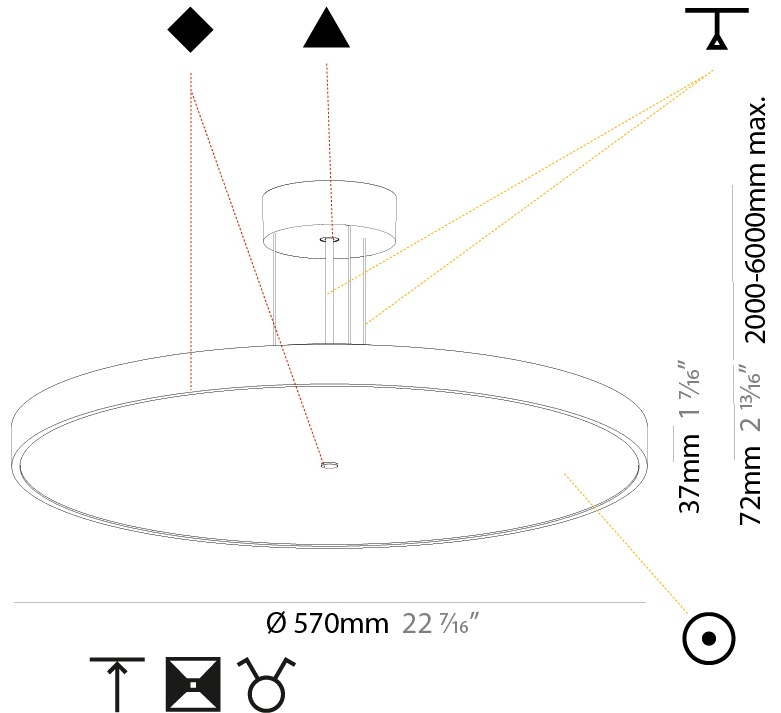

GENERAL

Series: Sign Diva
Subseries: Sign Diva
Brand: Prolicht
Division: Architectural
Mounting Type: Suspension
Mounting Location: Ceiling
Subcategory: Pendant

PHYSICAL

Shape: Round
Diameter (mm): 570
Diameter (in): 22 7/16
Height (mm): 72
Height (in): 2 13/16
Max. Overall Height (mm): 6072
Max. Overall Height (in): 239 7/16
Light Distribution: Direct / Indirect
Weight (kg): 8.548
Weight (lbs): 18.85
Diffuser: [PMMA - Opal / Micro-Prism / Sparkling Secret / Vintage Industrial with Shine Ring](#)
Fixture Finish: [SSR / BKV / CWI / CRY / HAB / UFT / ITA / RUA / FTG / MYG / LOD / PUS / FRO / FUP / KIA / POP / BLS / SPG / MEY / GOH / GUM / CHC / COM / ABZ / JAG / OBR / MOS / ROR](#)
Fixture Material: [Extruded Aluminum / Steel](#)
Cable Details: [2000mm or 6000mm Transparent Cable](#)

ELECTRICAL

Lamp Type: LED (Zhaga Standard)
Input Wattage (W): 80.3
Total Output Wattage (W): 53 / 18
Dimming: [Tri-Mode (Non-Dimming and Phase Dimming (120Vac only) and 0-10V Dimming)](#)
Driver Included: Yes
Driver Location: Integrated
Driver Type: Constant Current - Universal
Driver Class: Class 2
Input Voltage (V): 120 - 277
Constant Current (MA): 350

LED

[Color Temperature (°K): 2700 / 3000 / 3500 / 4000](#)
Max. Delivered Lumen (lm): 6110 / 7650 / 7801 / 7960
CRI: >90 CRI
Lamp Life (hrs): 50000

OPTICAL

RATINGS AND CERTIFICATIONS

Certified By: Certified for North American Standards
IP rating: IP20

A